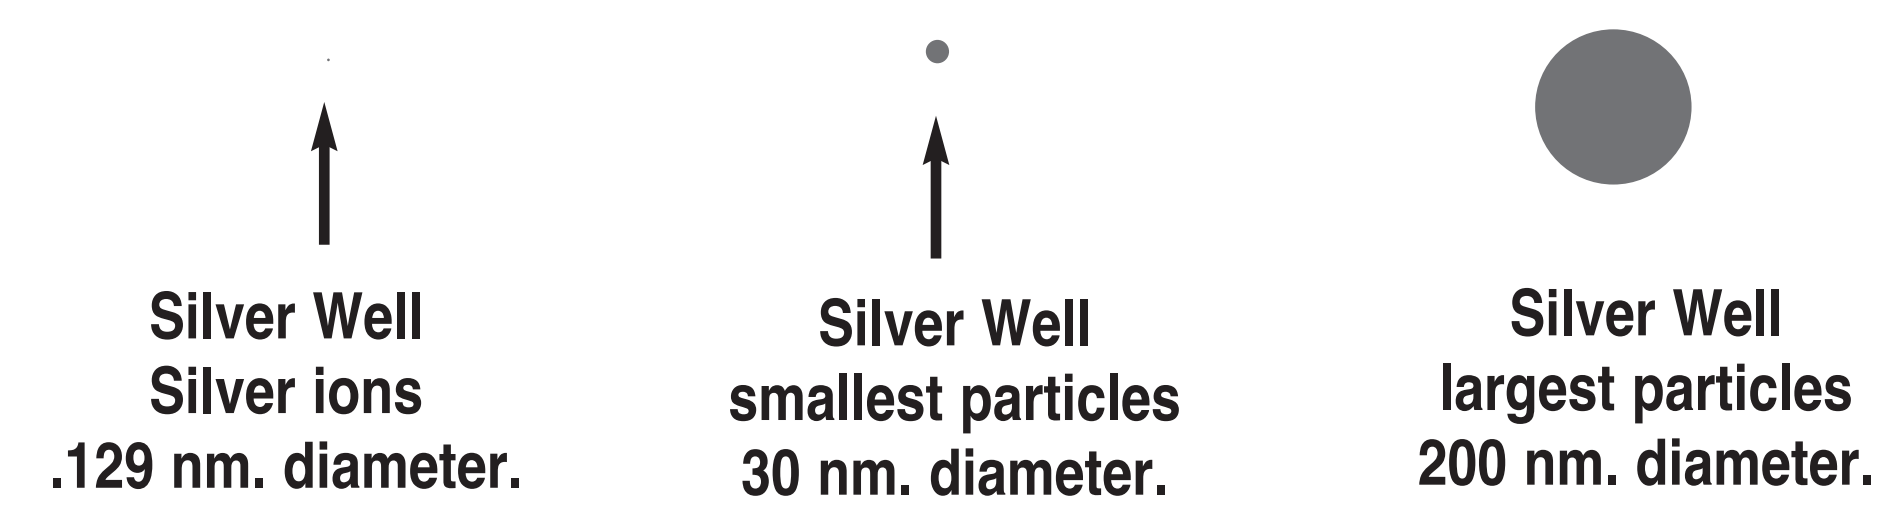

ION/PARTICLE SIZE COMPARISON

SILVER WELL IONS AND PARTICLES

INVIVE PARTICLES...

Invive
largest particles -
10,000 nanometer
diameter.

This graphic is not actual size of course (even the largest of these particles would be invisible to the naked eye) but it is in proportion, indicating the massive size of some Invive particles compared to Silver Well particles.