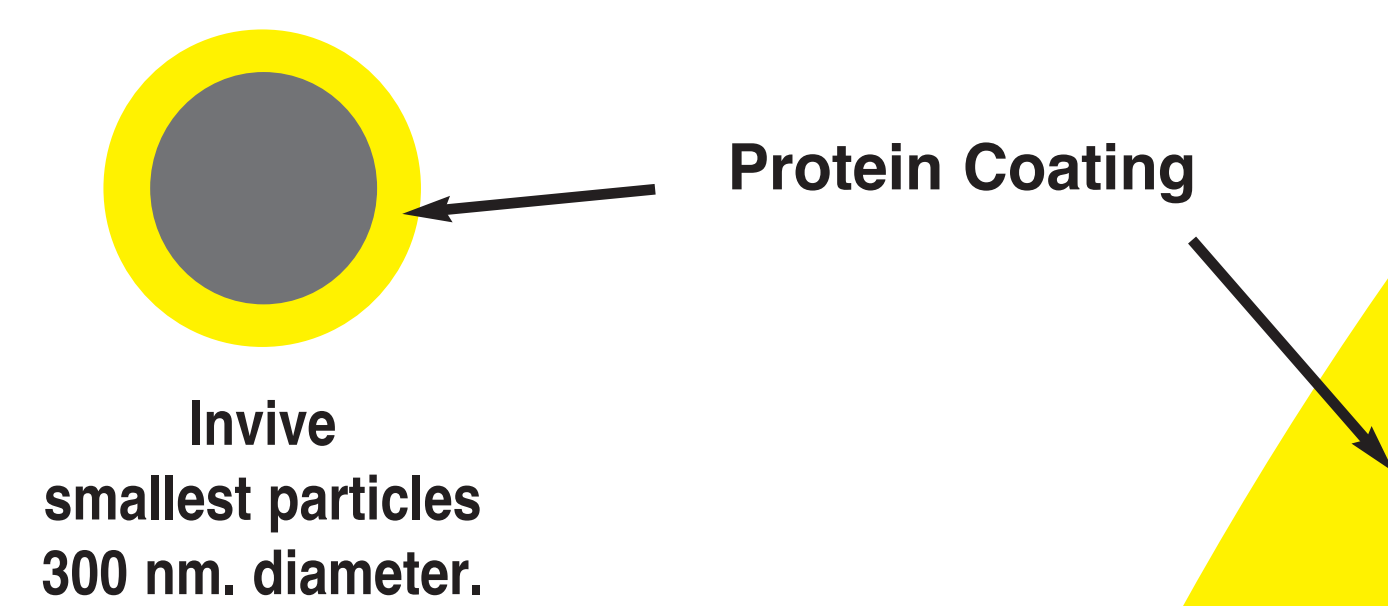

ION/PARTICLE SIZE COMPARISON

SILVER WELL IONS AND PARTICLES

INVIVE PARTICLES...

Invive
largest particles -
10,000 nanometer
diameter.

This graphic is not actual size of course (even the largest of these particles would be invisible to the naked eye) but it is in proportion, indicating the massive size of some Invive particles compared to Silver Well particles.